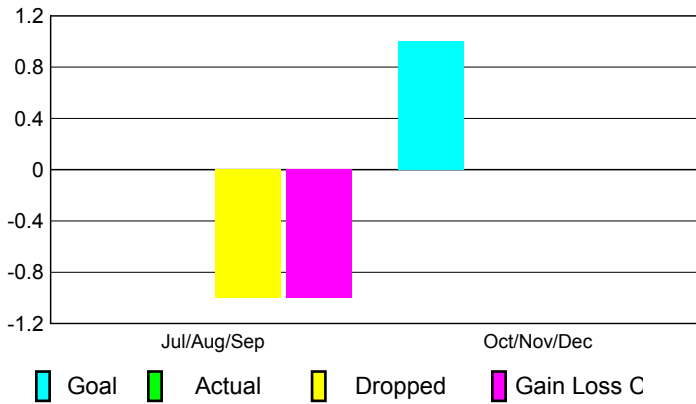

GMT: **TERRY GRAHAM**

Location: **QUEBEC**

GMT CA: **2**

CLUBS

**Club Results
2010-2011**

**Clubs
2009-2010**

Month	New Club Goal	Actual New Clubs	Actual Dropped Clubs	Gain/Loss of Clubs	Gain/Loss of Clubs
Jul/Aug/Sep	0	0	-1	-1	0
Oct/Nov/Dec	1	0	0	0	1
Totals	1	0	-1	-1	1

Club Results 2010-2011

Goal, New, Dropped, Gain/Loss

Comparison of Club Gain/Loss

Current Year Compared to the Previous Year

YTD Status Quo Clubs 2010-2011

Status Quo Clubs Compared to Status Quo Members

MEMBERSHIP