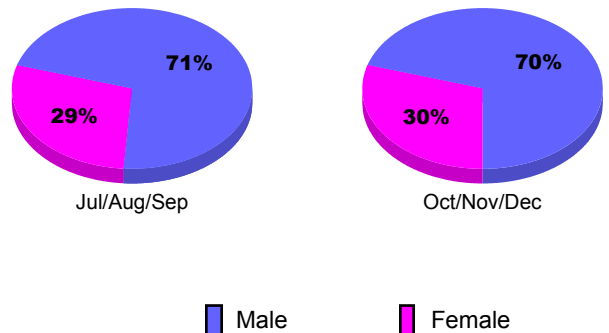

Gender Comparison 2010-2011